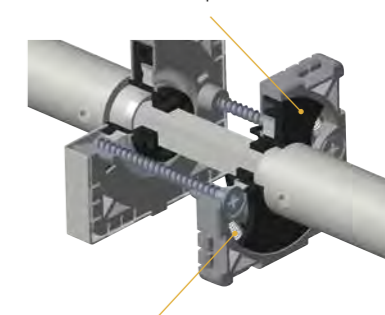

The motion elements:

The connection between anchor, handle and square bolt are backlash-free. They move together, which prevents any friction at the handle projection and ensures a permanently backlash-free radial and axial guide of the rotary movement. The upwards stop avoids that the handle stands up.

The restoring elements, the springs:

Four strong, pre-stressed **compression springs** create constant pressure from beginning to end of every single operation. Additional they return the handles back to their original position reliably.