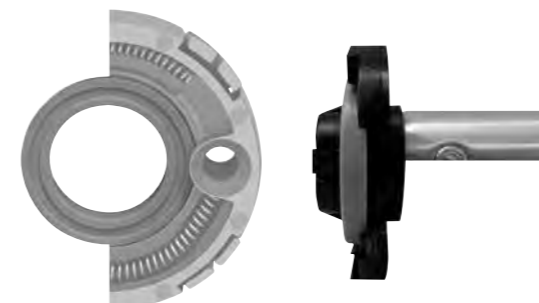

Das original Slidebloc®-Gleitlager

aus geschmiertem Polyamid wurde genau für diese spezifischen Beanspruchungen erdacht und entwickelt. Das richtige Material, richtig dimensioniert gewährleistet es dauerhafte Laufruhe und eine stabile, saubere Führung in der Drehbewegung. Achten Sie immer auf das original Slidebloc®-Gleitlager!

No thin plastic ring as handle bearing

between metal cover plate and lever handle!
The most significant weak point of customary slide bearing sets. They have a thickness of at least 0.5 mm and can fray out even after a short time due to the friction of the handle projection. The result is known – a wobbly axial bearing which significantly affects the function.

The Slidebloc® slide bearing system! The latest generation of handle bearing with return mechanism.

Compression springs

made of high-quality spring steel, produced in Germany! Running smoothly and uniformly, they steadily push the handle back into the required original position again and again.

The original Slidebloc® slide bearing

made of lubricated polyamide has particularly been designed and developed for these special requirements. The right material in the right dimensioning ensures permanent smooth running and a stable, clean guide in the rotary movement. Always look for the original Slidebloc® slide bearing!