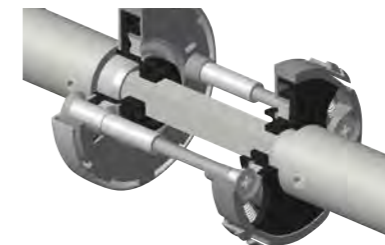

Die Rückstellelemente, die Federn:

Vier starke, vorgespannte **Druckfedern** schaffen konstanten Gegendruck von Beginn bis Ende jeder Betätigung und bringen die Drücker zuverlässig wieder in ihre Ursprungsposition.

Technology in detail

The positioning studs:

Ease the installation and ensure a stable and durable connection to the door.

The mounting elements, the base:

The base made from glass-fibre reinforced polyamide is made in one piece and ensures the required static. It serves as guide for the compression springs and ensures a proper clip connection to the rosette.

The slide bearings:

The, pressed into the base, **maintenance-free slide bearings** made of lubricated polyamide, guarantees a low-friction, noiseless rotary motion.

Screw connection for door **thicknesses from 42 mm** (specify the thicknesses of the door when ordering): with threaded sleeves and M4 screws..