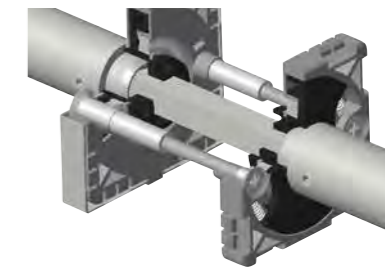

Technik im Detail

Die Stütznocken:

Erleichtern die Montage und verhindern das Verdrehen und Verrutschen an der Tür.

Die Montageelemente, die Basis:

Die Basis aus glasfaserverstärktem Polyamid besteht aus einem Guss und bietet dadurch die notwendige Statik. Sie ermöglichen gleichzeitig die Führung der Druckfedern und eine einwandfreie Klipverbindung mit der Deckrosette.

Die Lagerung, die Gleitlager:

Die, direkt in die Basis eingepressten, **wartungsfreien Gleitlager** aus geschmiertem Polyamid, sorgen für die dauerhaft geschmeidige wie auch geräuschlose Funktion.

Verschraubung bei **Türstärken ab 42 mm** (Türstärken bei der Bestellung angeben): mit Gewindehülsen und M4 Verschraubung.

Die Bewegungselemente:

Die Verbindung zwischen Anker, Drücker und Vierkant ist spielfrei. Die Bewegung erfolgt gemeinsam, das verhindert jede Reibung am Drückeransatz und gewährleistet eine dauerhaft spielfreie, radiale wie axiale Führung der Drehbewegung. Der Anschlag nach oben verhindert ein Hochstehen des Drückers.

Die Rückstellelemente, die Federn:

Vier starke, vorgespannte **Druckfedern** schaffen konstanten Gegendruck von Beginn bis Ende jeder Betätigung und bringen die Drücker zuverlässig wieder in ihre Ursprungsposition.

Technology in detail

The positioning studs:

Ease the installation and ensure a stable and durable connection to the door.

The mounting elements, the base:

The base made from glass-fibre reinforced polyamide is made in one piece and ensures the required static. It serves as guide for the compression springs and ensures a proper clip connection to the rosette.

The slide bearings: